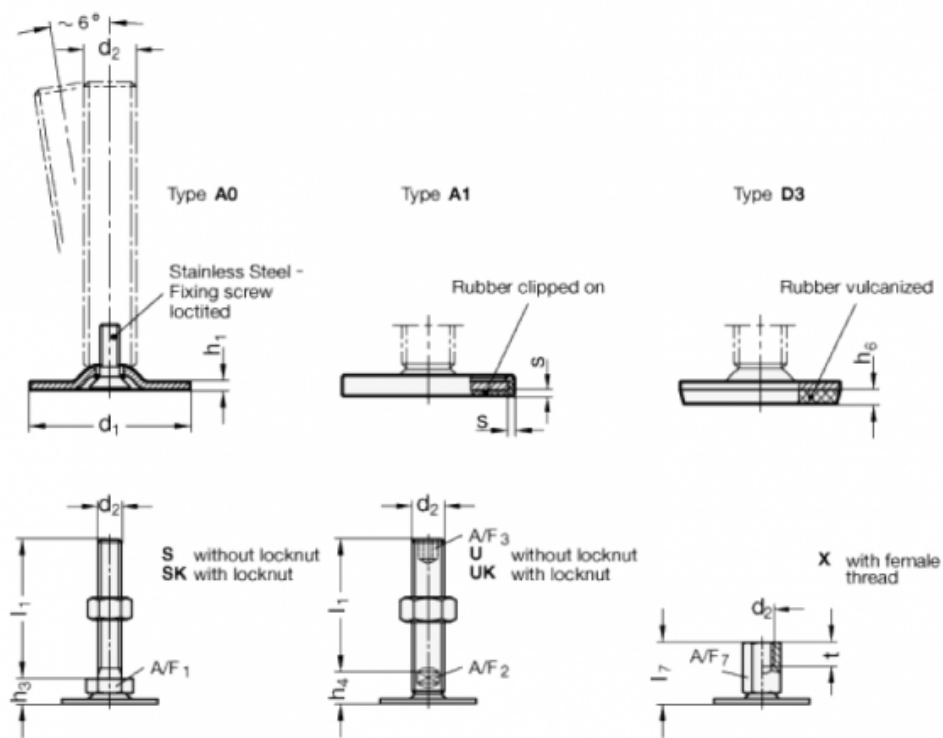

Data Sheet

Article number: 204080M2075A3UK

Description: E+G levelling foot
GN 40-80-M20-75-A3-UK

Note: UK With nut, Hexagon socket at the top, Wrench flat at the bottom

Measures

A/F2 = 15
A/F3 = 10
d1 = 80
d2 = M20
h1 = 3
h4 = 18
h6 = 5
l1 = 75